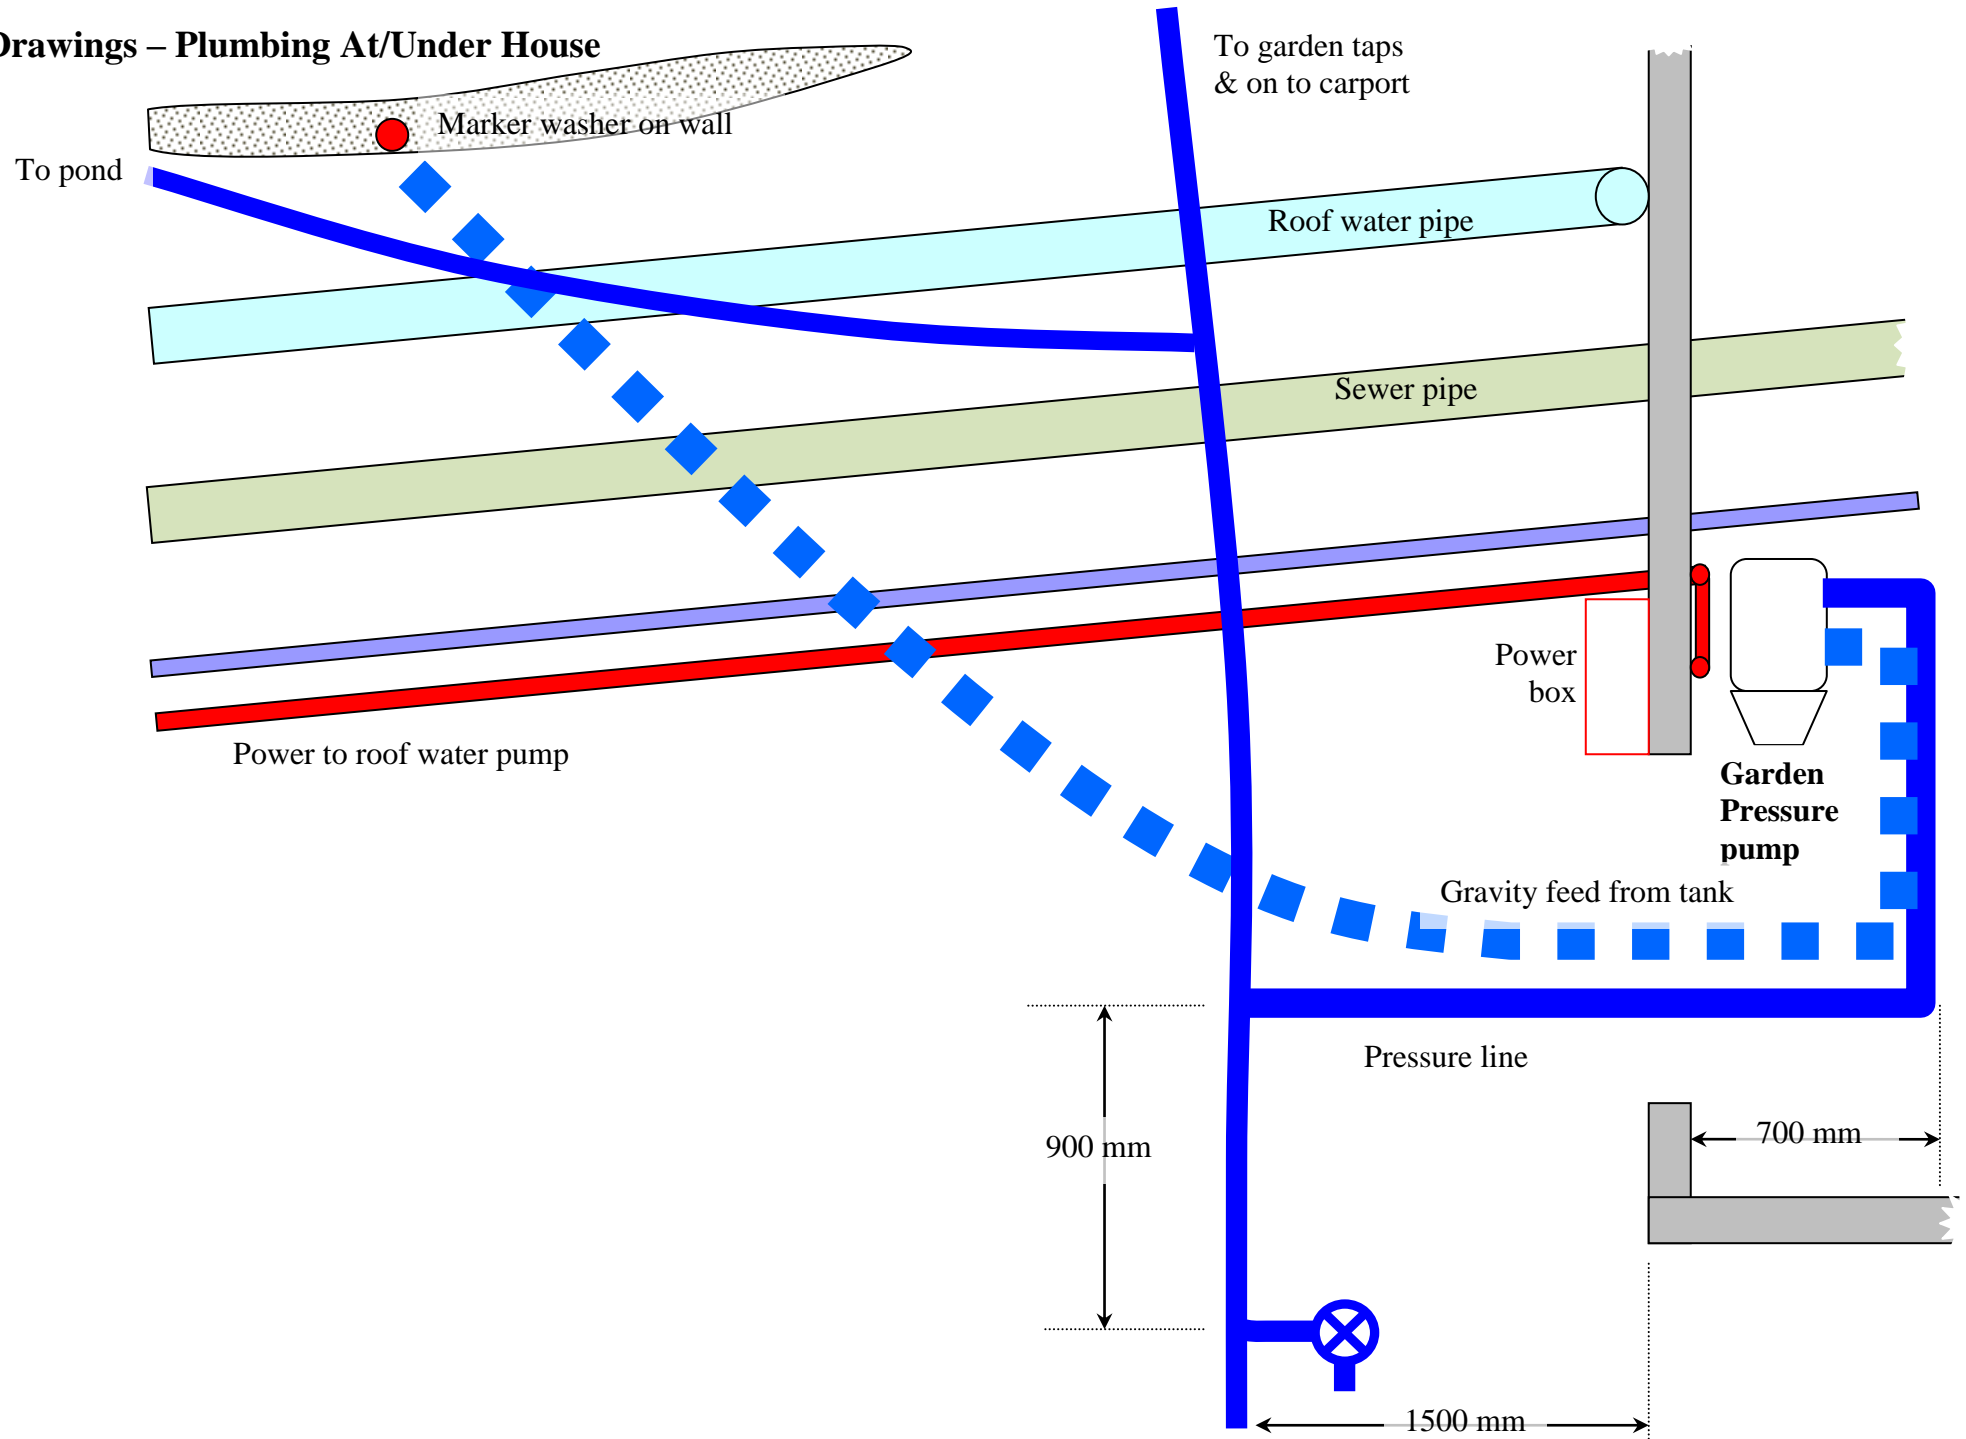

Detailed Drawings – Plumbing At/Under House

Plumbing map - House

Key	
Gravity feed dam water	Blue dashed line
Gravity feed roof water	Purple dashed line
Pressure dam water	Blue solid line
Pressure roof water	Purple solid line
240 volt power cable	Red dotted line
Telephone cable	Orange dashed line
Sewerage	Green dashed line
Pressure pump/tap	Blue star symbol ⊗

to Duck's dam tank

To Hen's house

Telstra line

Car port

House

Vegetable garden