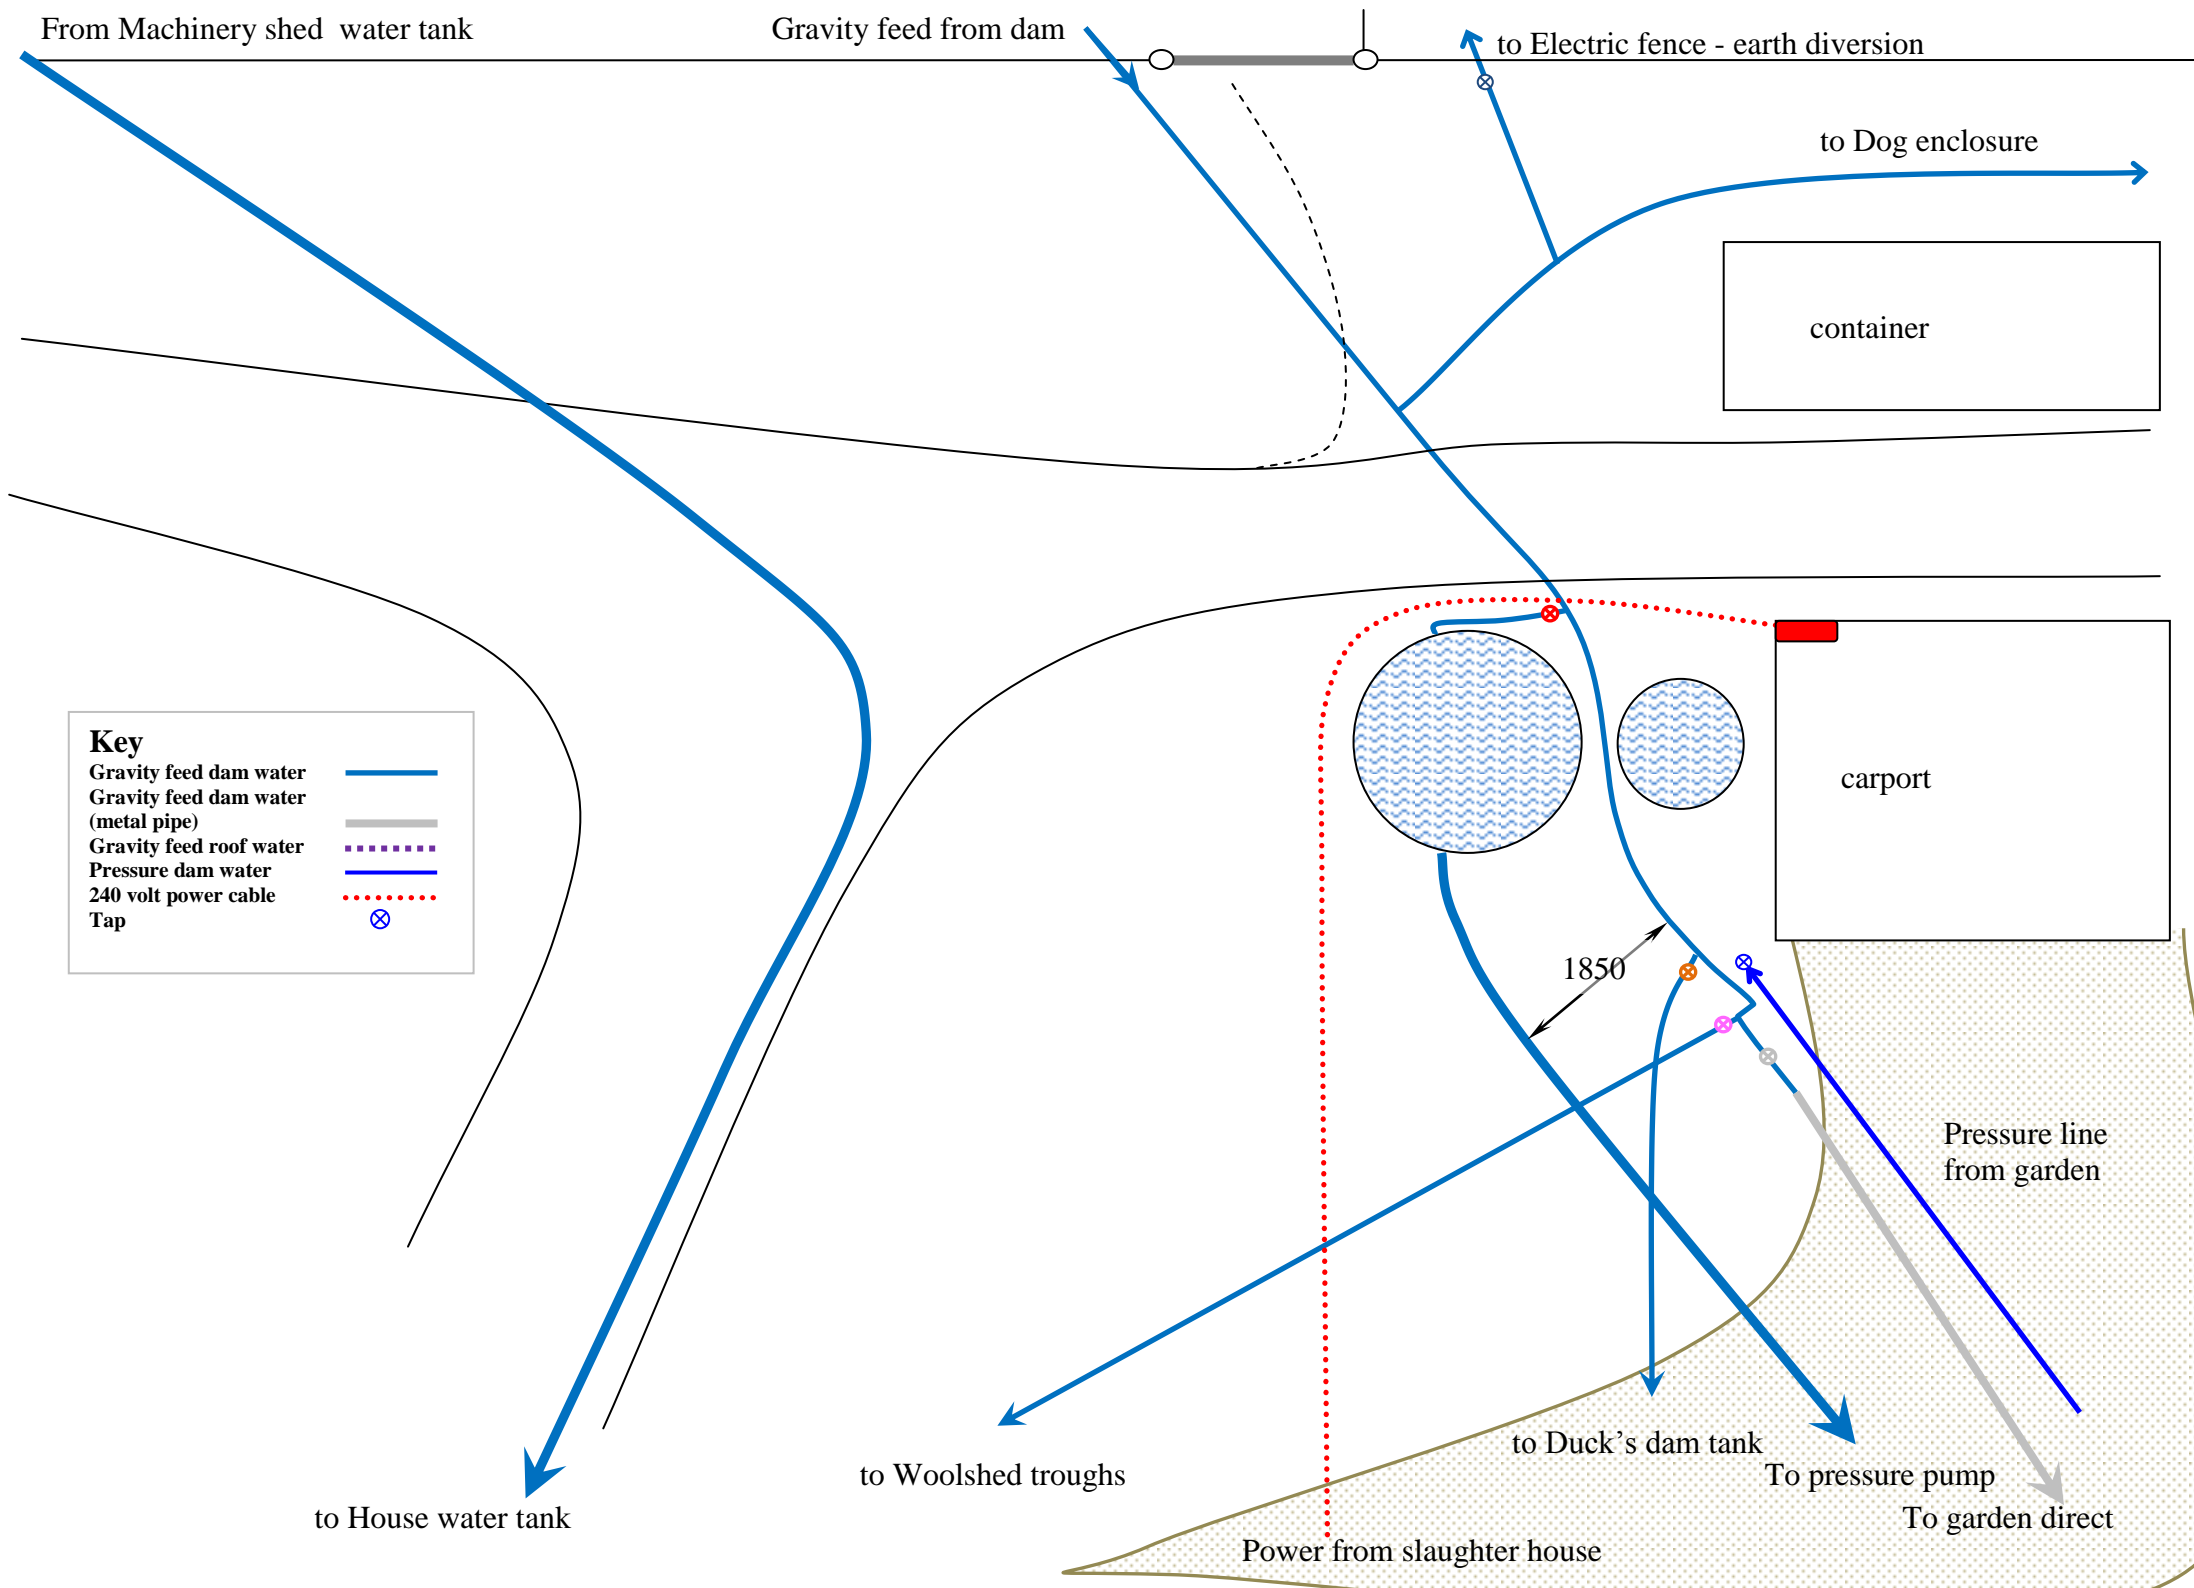

Detailed Drawings – Plumbing At/Under House

Plumbing map - House

Key	
Gravity feed dam water	Blue dashed line
Gravity feed roof water	Purple dashed line
Pressure dam water	Blue solid line
Pressure roof water	Purple solid line
240 volt power cable	Red dotted line
Telephone cable	Orange dashed line
Sewerage	Green dashed line
Pressure pump/tap	Blue star symbol ⊗

to Duck's dam tank

To Hen's house

Telstra line

Car port

House

Vegetable garden