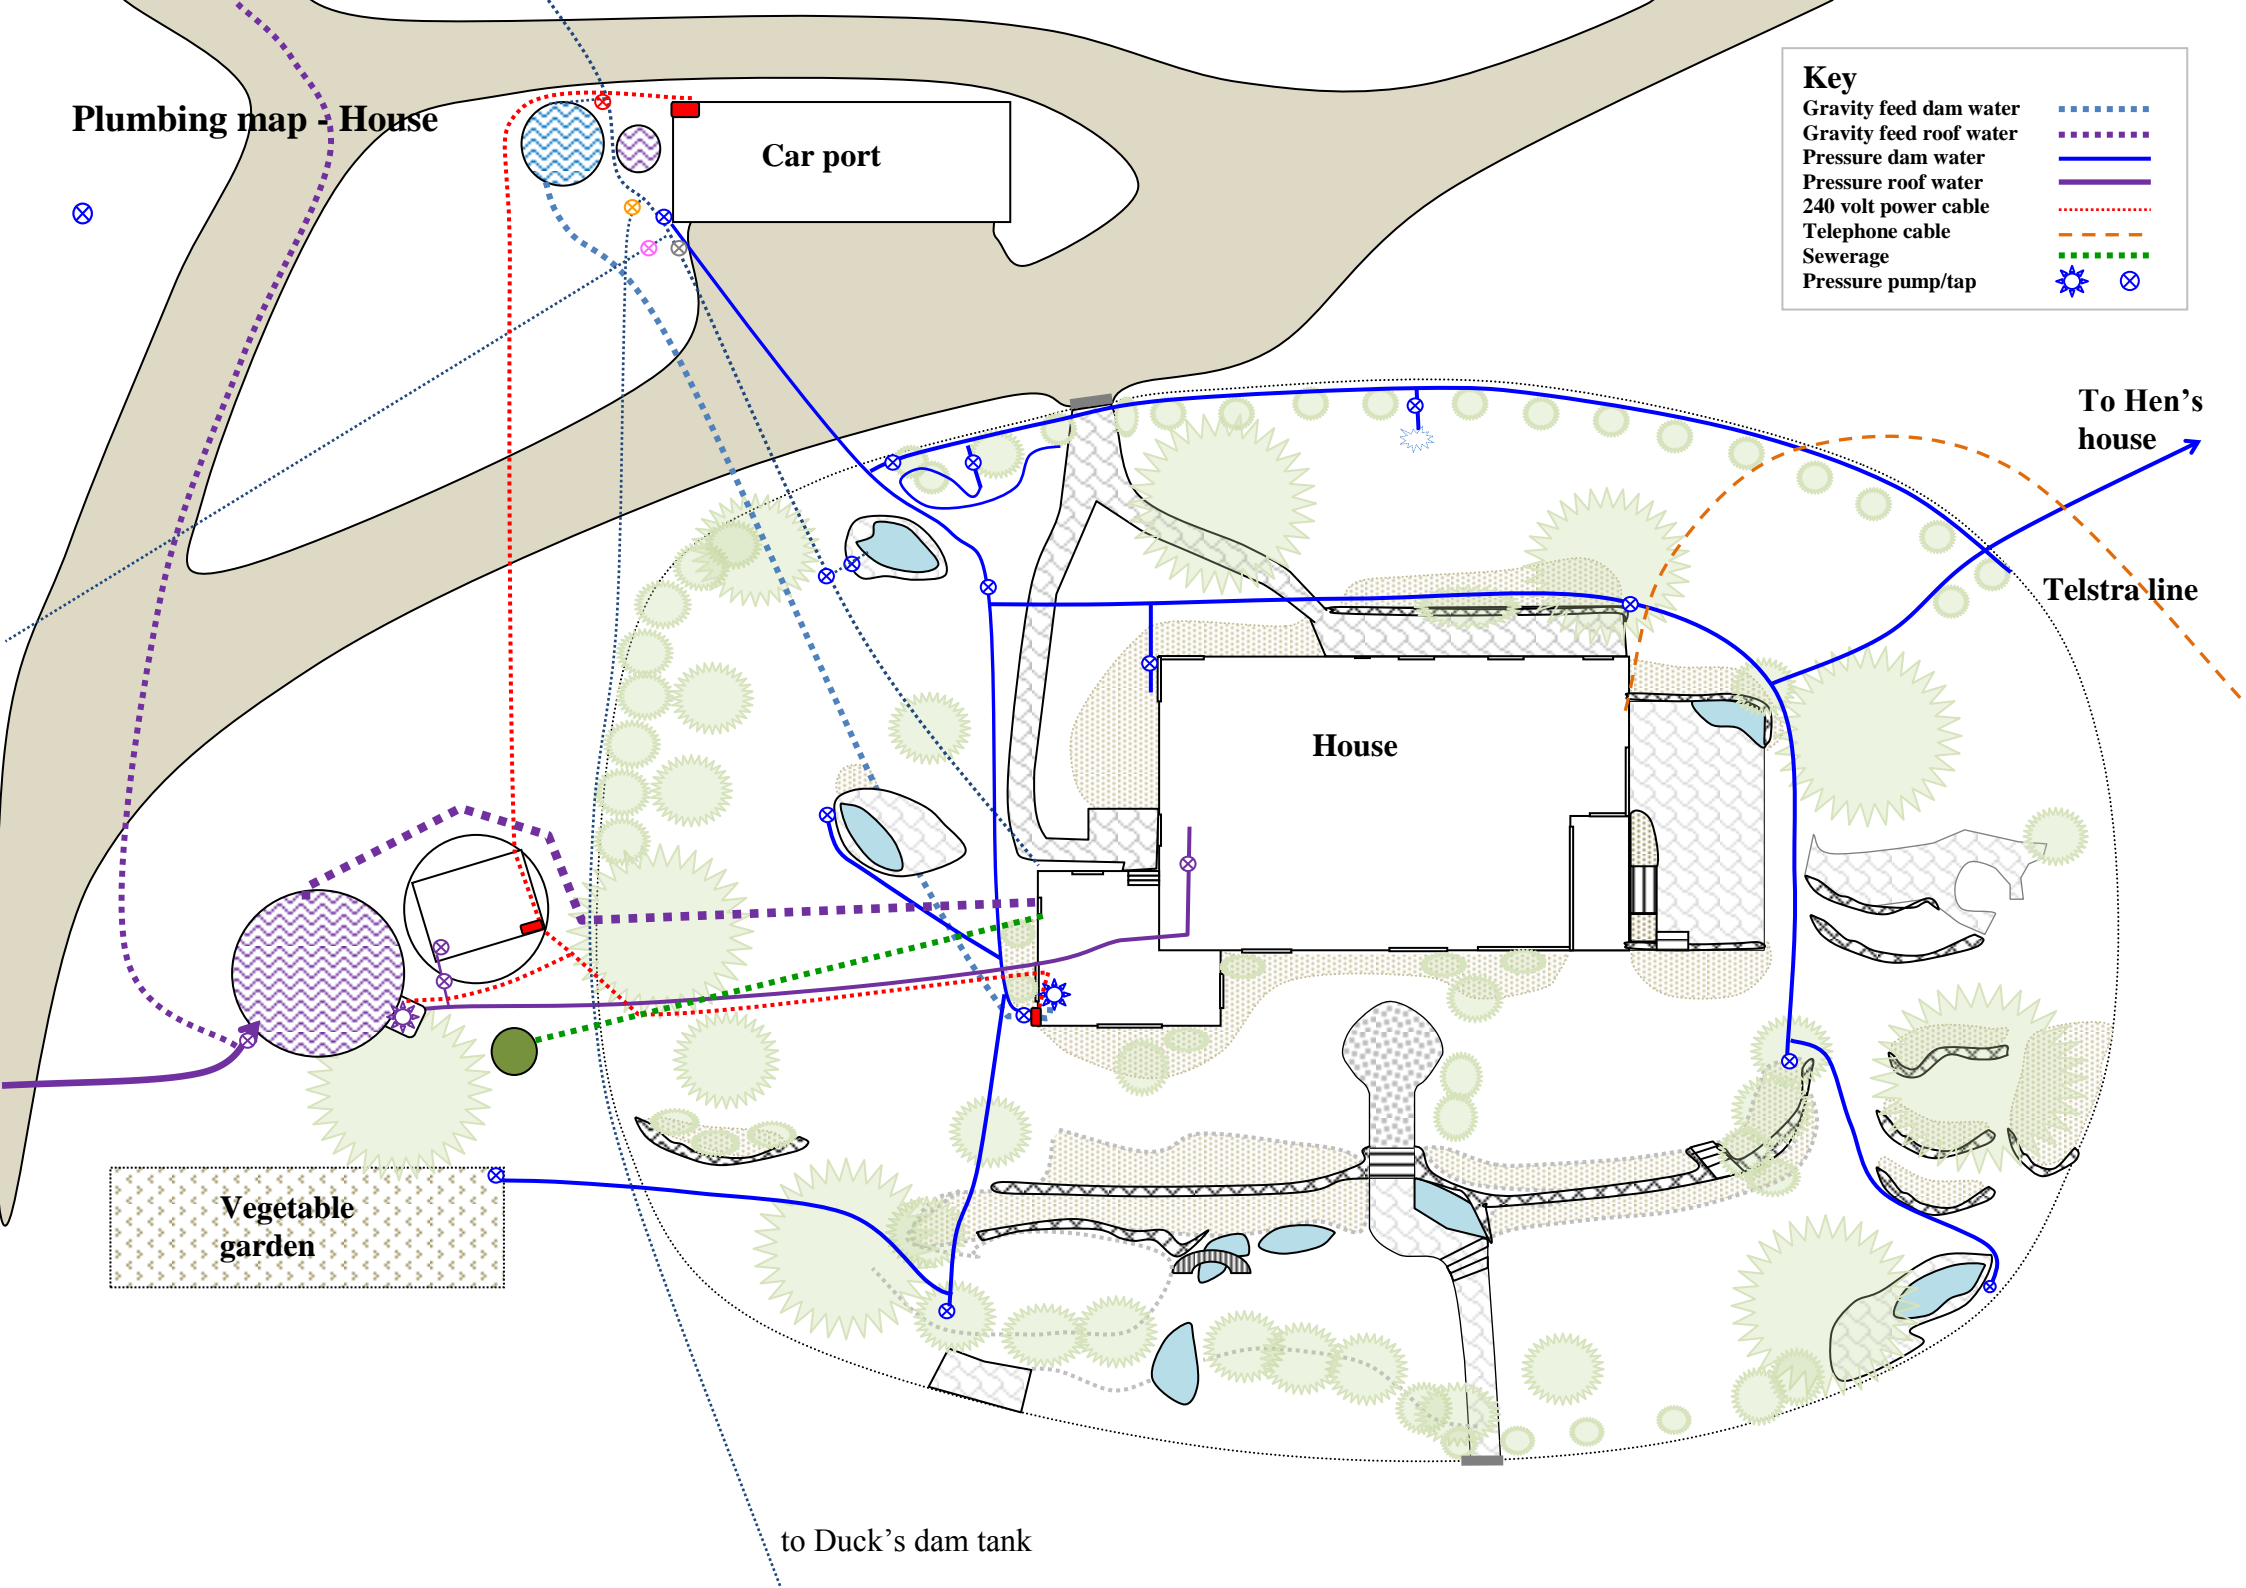

Detailed Drawings – Plumbing At/Under House

Plumbing map - House

Key	
Gravity feed dam water	Blue dashed line
Gravity feed roof water	Purple dashed line
Pressure dam water	Blue solid line
Pressure roof water	Purple solid line
240 volt power cable	Red dotted line
Telephone cable	Orange dashed line
Sewerage	Green dashed line
Pressure pump/tap	Blue star symbol ⊗

to Duck's dam tank

To Hen's house

Telstra line

Car port

House

Vegetable garden